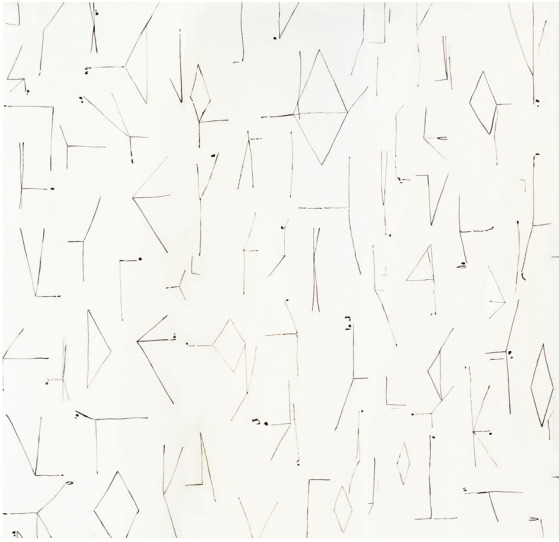

ZE801-01 AUBERGINE